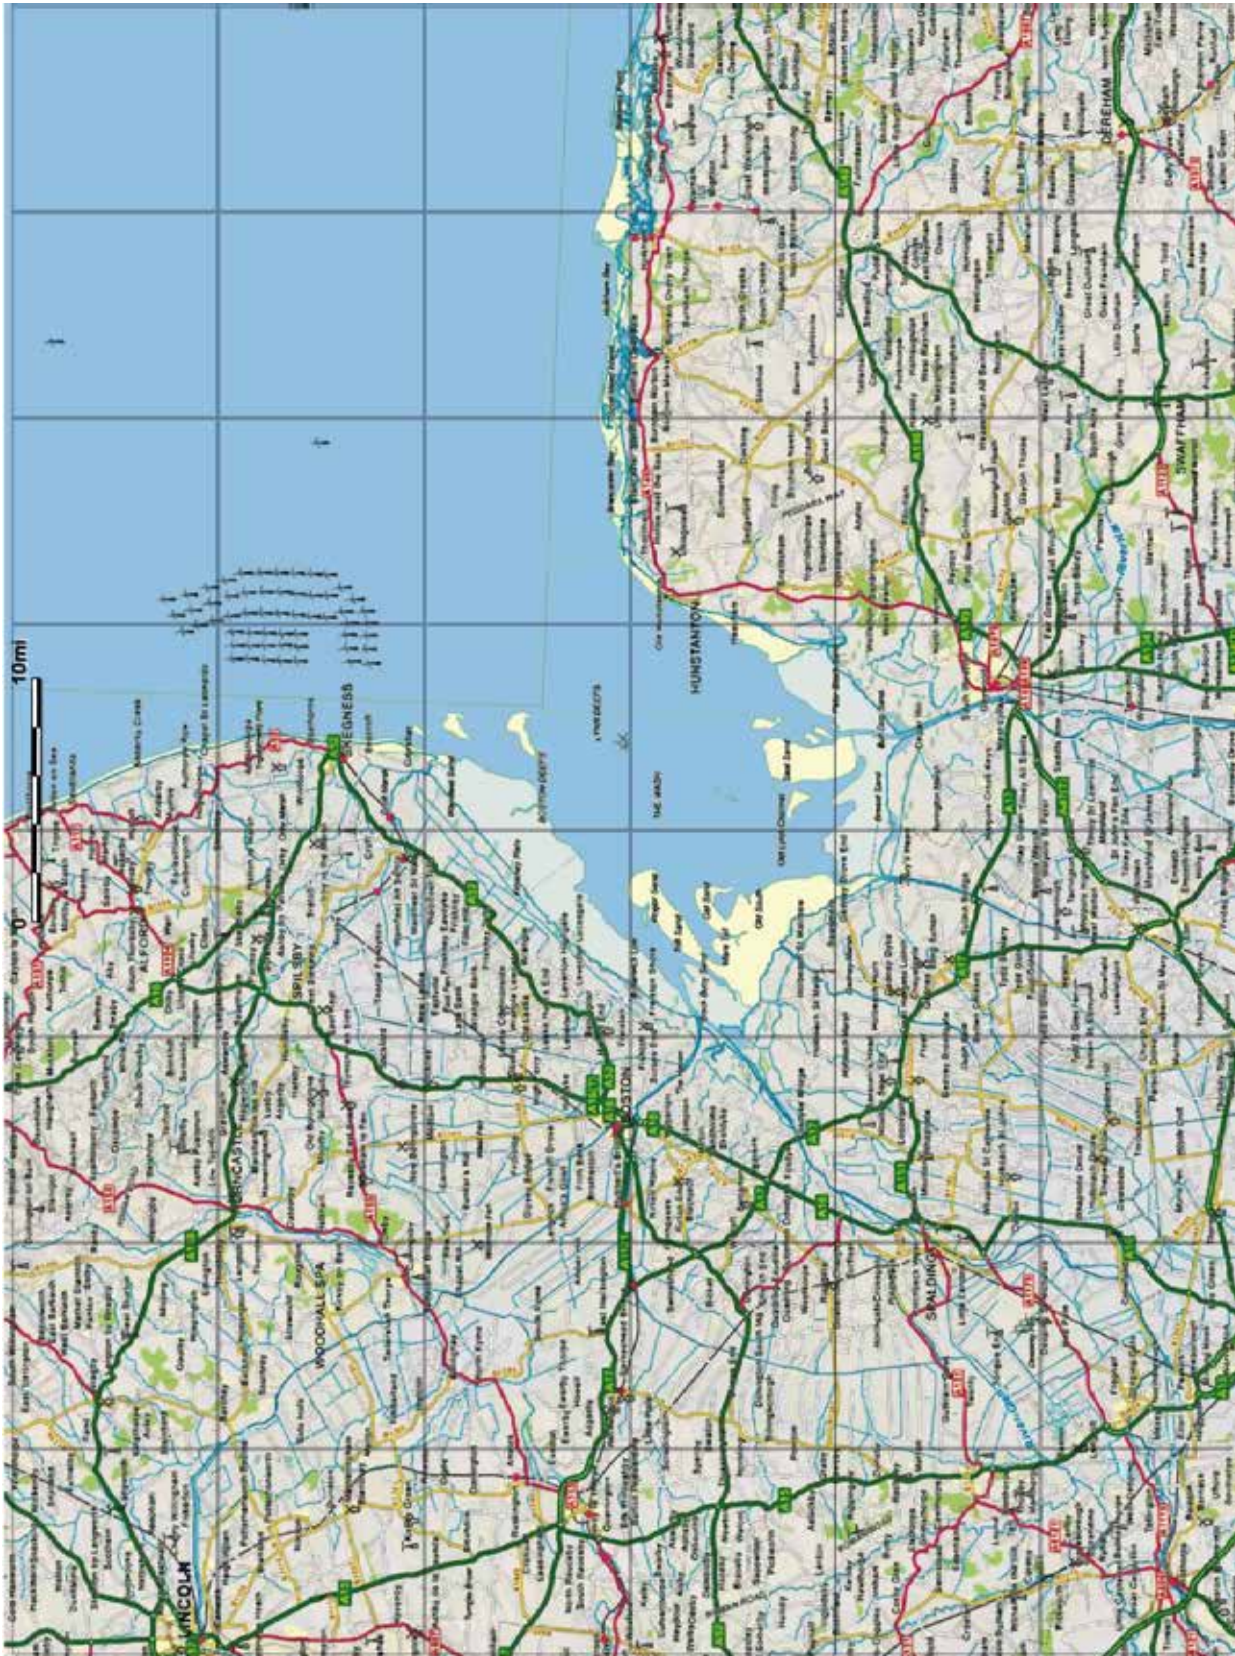

EXPLORE GEOGRAPHY

TRIGGER IMAGES

LONDON
GRID FOR LEARNING

KS2 | KS3

An LGfL & Inspyro ActiveLens Resource

Storm Generator

Lines, Zones, Tropics & Regions

Rural to Urban

4 & 6 Figure Grid References

Contours, Height & Shape

Plate Boundaries

Eruption

Climate Simulator